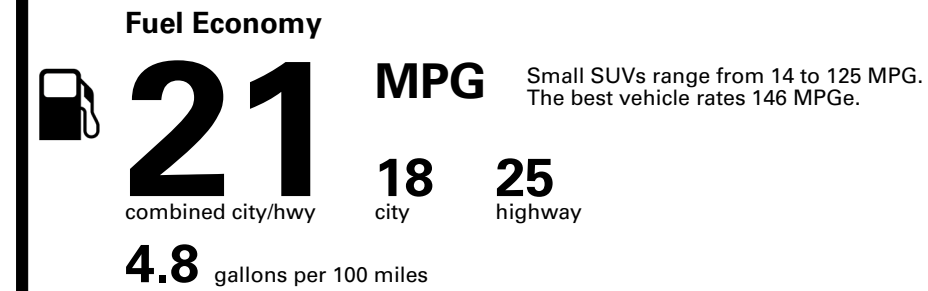

SPORT PRESTIGE FEATURES

- Carbon Fiber Trim
- Heated 2nd Row Seats (Outboard)
- Manual Rear Side Sunshades
- 3-Zone Climate Control
- Head-Up Display
- Nappa Leather Seating Surfaces w/ Microfiber Suede Headliner
- Remote Smart Parking Assist
- 21-inch Alloy Wheels with All-Season tires

ADDITIONAL STANDARD FEATURES

- Carpeted Floor Mats

Full Tank of Gas

GENESIS WARRANTY

- 5-year / 60,000-mile New Vehicle Warranty*
- 10-year / 100,000-mile Powertrain Warranty*
- 7-year / Unlimited-mile Anti-perforation Warranty*
- * Limited warranties, see dealer for details

Manufacturer's Suggested Retail Price: $71,095.00

ADDED FEATURES:

- *MAKALU GRAY (MATTE)(MPE) Paint $1,500.00

Accessories

- *All Season Fitted Liners $235.00
- *Cargo Cover $215.00
- *Cargo Tray $195.00
- *First Aid Kit $65.00
- *Cargo Net $55.00
- *Cargo Blocks $40.00
- *NFC Key Card $30.00

SOLD TO: GA701
GENESIS OF ATLANTA
5917 PEACHTREE INDUSTRIAL BLVD
ATLANTA GA 30341

SHIPPED TO: GA701

Inland Freight & Handling : $1,495.00

VIN: KMUMEDTC1TU288671	EXTERIOR COLOR: MAKALU GRAY	INTERIOR/SEAT COLOR: SEVILLA RED/OBSIDIAN
MODEL: 7S8AAJ9GW5A5	PORT OF ENTRY: BR	TRANSPORT: TRUCK
EMISSIONS: This vehicle is certified to meet emission requirements in all 50 states		ACCESSORY WEIGHT: 22 lbs./ 10 kgs.

TOTAL PRICE: $74,925.00

EPA DOT Fuel Economy and Environment

Gasoline Vehicle

You spend $6,250
more in fuel costs over 5 years
compared to the average new vehicle.

Annual fuel cost $2,950

Fuel Economy & Greenhouse Gas Rating (tailpipe only)

Smog Rating (tailpipe only)

This vehicle emits 433 grams CO₂ per mile. The best emits 0 grams per mile (tailpipe only). Producing and distributing fuel also create emissions; learn more at fueleconomy.gov.

Actual results will vary for many reasons, including driving conditions and how you drive and maintain your vehicle. The average new vehicle gets 29 MPG and costs $8,500 to fuel over 5 years. Cost estimates are based on 15,000 miles per year at $ 4.15 per gallon. MPG is miles per gasoline gallon equivalent. Vehicle emissions are a significant cause of climate change and smog.

fueleconomy.gov

Calculate personalized estimates and compare vehicles

GOVERNMENT 5-STAR SAFETY RATINGS

Overall Vehicle Score ★ ★ ★ ★ ★

Based on the combined rating of frontal, side and rollover. Should ONLY be compared to other vehicles of similar size and weight.

Frontal	Driver	★ ★ ★ ★ ★
Crash	Passenger	★ ★ ★ ★ ★

Based on the risk of injury in a frontal impact. Should ONLY be compared to other vehicles of similar size and weight.

Side	Front seat	★ ★ ★ ★ ★
Crash	Rear seat	★ ★ ★ ★ ★

Based on the risk of injury in a side impact.

Rollover ★ ★ ★ ★

Based on the risk of rollover in a single-vehicle crash.

Star ratings range from 1 to 5 stars (★★★★★) with 5 being the highest.

Source: National Highway Traffic Safety Administration (NHTSA).

www.safercar.gov or 1-888-327-4236

Manufacturer's suggested retail price includes manufacturer's recommended pre-delivery service. Gasoline license and title fees state and local taxes and dealer installed options and accessories are not included in the manufacturer's suggested retail price. This label has been affixed to this vehicle by Genesis Motor America, pursuant to the requirements of 15 U.S.C. 1231 et seq. which prohibits its removal or alteration prior to delivery to the ultimate purchaser.

PARTS CONTENT INFORMATION

FOR VEHICLES IN THIS CARLINE: U.S./CANADIAN PARTS CONTENT: 2 %

MAJOR SOURCES OF FOREIGN PARTS CONTENT: KOREA: 85 %

FOR THIS VEHICLE: FINAL ASSEMBLY POINT: ULSAN, KOREA

COUNTRY OF ORIGIN:

ENGINE: KOREA TRANSMISSION: KOREA

Note: Parts content does not include final assembly, distribution, or other non-parts costs.