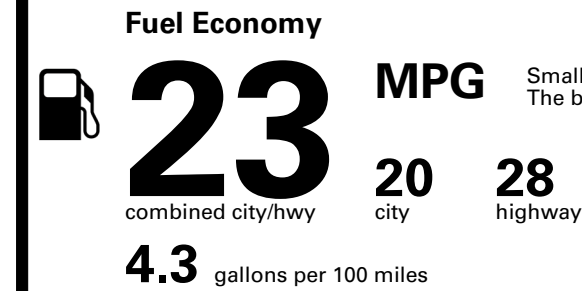

Inland Freight & Handling : \$1,495.00

TOTAL PRICE: \$59,580.00

EPA DOT Fuel Economy and Environment

Gasoline Vehicle

Small SUVs range from 14 to 125 MPG. The best vehicle rates 146 MPGe.

You spend \$5,000
more in fuel costs over 5 years
compared to the average new vehicle.