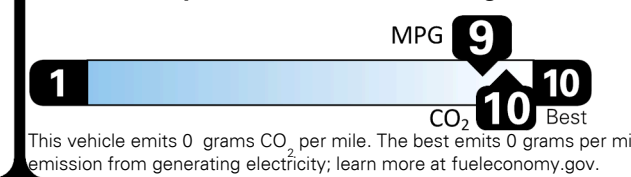

Inland Freight & Handling : \$1,495.00

TOTAL PRICE: \$61,905.00

51 A 0696HRCC

EPA DOT Fuel Economy and Environment

Electric Vehicle

You save \$4,000
in fuel costs over 5 years compared to the average new vehicle.

Annual fuel cost \$900

Fuel Economy & Greenhouse Gas Rating (tailpipe only)

Smog Rating (tailpipe only)

Actual results will vary for many reasons, including driving conditions and how you drive and maintain your vehicle. The average new vehicle gets 29 MPG and costs \$8,500 to fuel over 5 years. Cost estimates are based on 15,000 miles per year at \$0.17 per kW-hr. MPGe is miles per gasoline gallon equivalent. Vehicle emissions are a significant cause of climate change and smog.