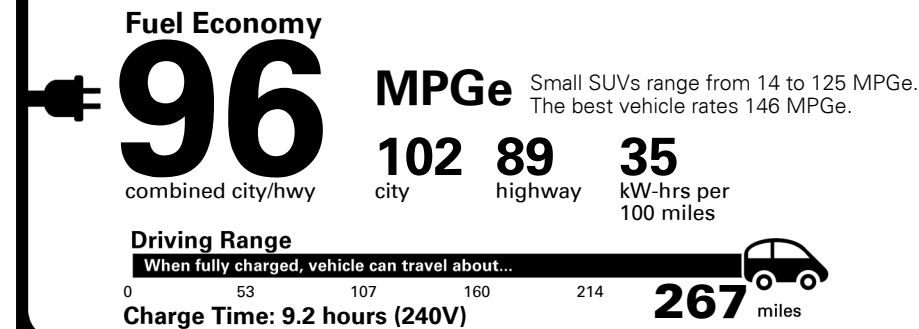

Inland Freight & Handling : \$1,495.00

TOTAL PRICE: \$61,905.00

51 A 0696HRCC

EPA DOT Fuel Economy and Environment

Electric Vehicle

You save \$4,000
in fuel costs over 5 years compared to the average new vehicle.

Annual fuel cost \$900

Fuel Economy & Greenhouse Gas Rating (tailpipe only)

Smog Rating (tailpipe only)

Actual results will vary for many reasons, including driving conditions and how you drive and maintain your vehicle. The average new vehicle gets 29 MPG and costs \$8,500 to fuel over 5 years. Cost estimates are based on 15,000 miles per year at \$0.17 per kW-hr. MPGe is miles per gasoline gallon equivalent. Vehicle emissions are a significant cause of climate change and smog.