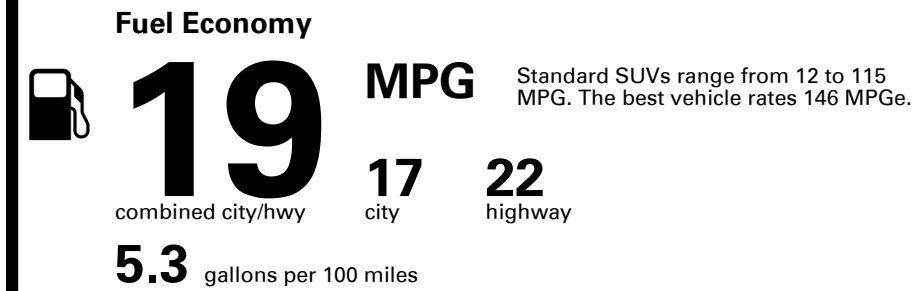

TOTAL PRICE: \$91,855.00

EPA DOT Fuel Economy and Environment

Gasoline Vehicle

You spend \$8,000
more in fuel costs over 5 years compared to the average new vehicle.

Annual fuel cost \$3,300

Fuel Economy & Greenhouse Gas Rating (tailpipe only)