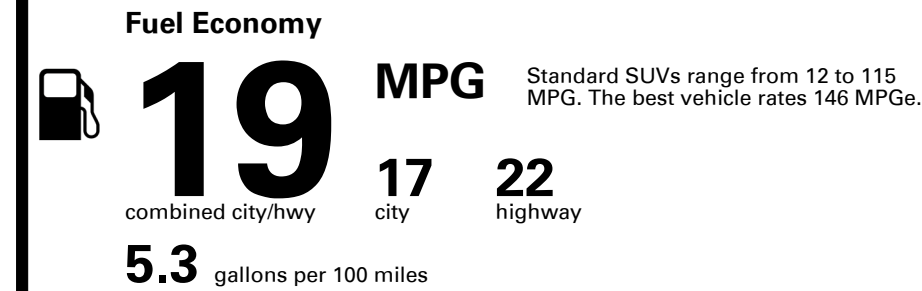

TOTAL PRICE: \$91,980.00

EPA DOT Fuel Economy and Environment

Gasoline Vehicle

You spend \$8,000
more in fuel costs over 5 years compared to the average new vehicle.

Annual fuel cost \$3,300

Fuel Economy & Greenhouse Gas Rating (tailpipe only)