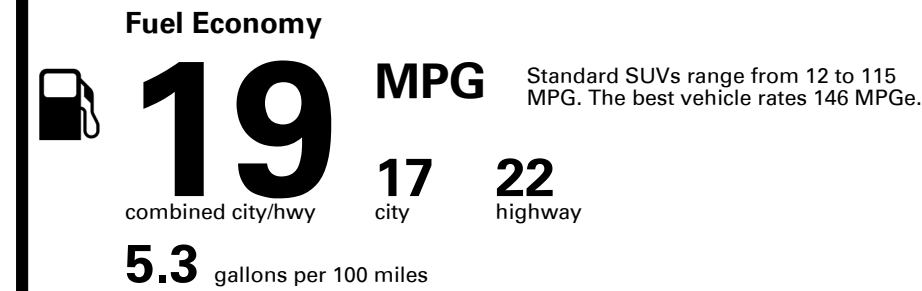

TOTAL PRICE: \$90,195.00

70 A 0936HGLOVI

Inland Freight & Handling : \$1,495.00

EPA DOT Fuel Economy and Environment

Gasoline Vehicle

You spend \$8,000
more in fuel costs over 5 years
compared to the average new vehicle.