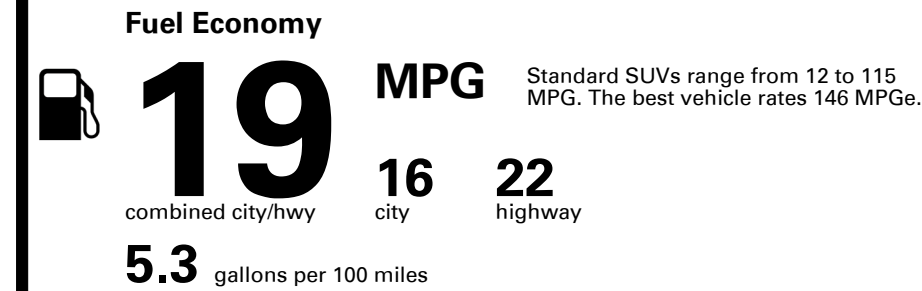

TOTAL PRICE: \$85,180.00

78 A 0936HGLOVI

EPA DOT Fuel Economy and Environment

Gasoline Vehicle

You spend \$8,000
more in fuel costs over 5 years compared to the average new vehicle.

Annual fuel cost \$3,300