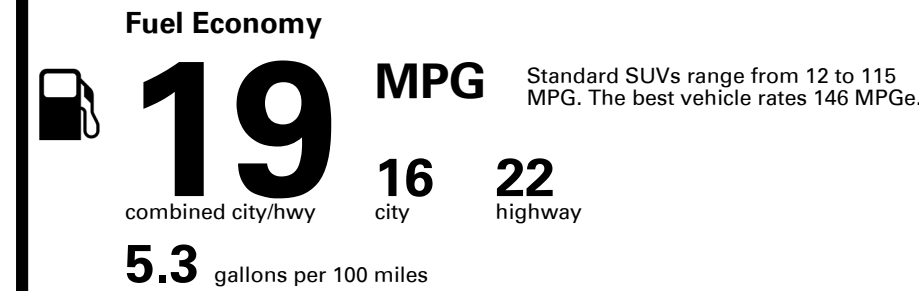

TOTAL PRICE: \$85,330.00

EPA DOT Fuel Economy and Environment

Gasoline Vehicle

You spend \$8,000
more in fuel costs over 5 years compared to the average new vehicle.

Annual fuel cost \$3,300

Fuel Economy & Greenhouse Gas Rating (tailpipe only)