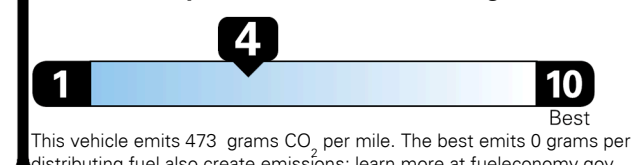

TOTAL PRICE: \$85,330.00

EPA DOT Fuel Economy and Environment

Gasoline Vehicle

Fuel Economy

19 MPG
combined city/hwy

16 MPG
city

22 MPG
highway

5.3 gallons per 100 miles

Standard SUVs range from 12 to 115 MPG. The best vehicle rates 146 MPGe.

You spend \$8,000
more in fuel costs over 5 years compared to the average new vehicle.

Annual fuel cost \$3,300

Fuel Economy & Greenhouse Gas Rating (tailpipe only)