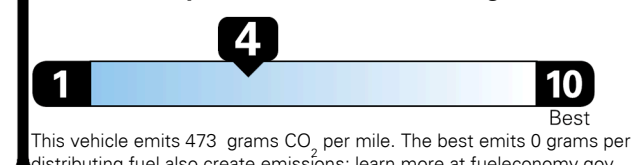

## EPA DOT Fuel Economy and Environment

Gasoline Vehicle

**Fuel Economy**

**19** MPG  
combined city/hwy

**16** MPG  
city

**22** MPG  
highway

**5.3** gallons per 100 miles

Standard SUVs range from 12 to 115 MPG. The best vehicle rates 146 MPGe.

**You spend \$8,000**  
more in fuel costs over 5 years compared to the average new vehicle.

**Annual fuel cost \$3,300**

**Fuel Economy & Greenhouse Gas Rating** (tailpipe only)

**Smog Rating** (tailpipe only)