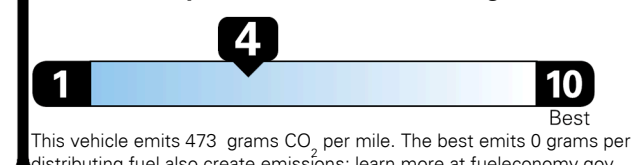

TOTAL PRICE: \$85,330.00

EPA DOT Fuel Economy and Environment

Gasoline Vehicle

Fuel Economy

19 MPG
combined city/hwy

16 MPG
city

22 MPG
highway

Standard SUVs range from 12 to 115 MPG. The best vehicle rates 146 MPGe.

5.3 gallons per 100 miles

You spend \$8,000
more in fuel costs over 5 years compared to the average new vehicle.

Annual fuel cost \$3,300

Fuel Economy & Greenhouse Gas Rating (tailpipe only)

Smog Rating (tailpipe only)