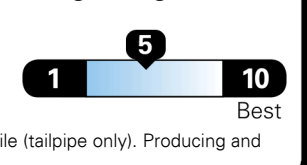

5.3 gallons per 100 miles

You spend \$8,000
more in fuel costs over 5 years compared to the average new vehicle.

Annual fuel cost \$3,300

Fuel Economy & Greenhouse Gas Rating (tailpipe only)

Smog Rating (tailpipe only)