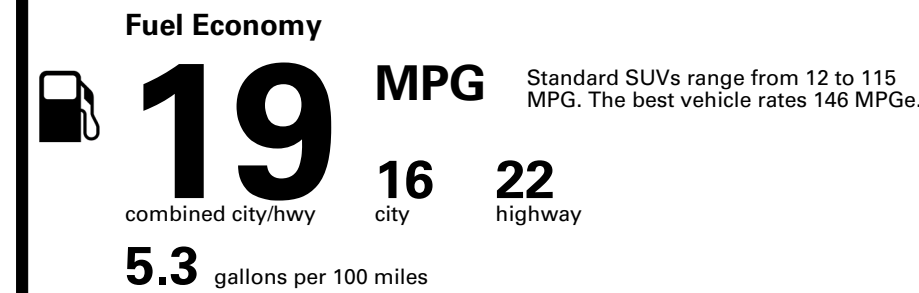

## EPA DOT Fuel Economy and Environment

Gasoline Vehicle

**You spend \$8,000**  
more in fuel costs over 5 years compared to the average new vehicle.

**Annual fuel cost \$3,300**

**Fuel Economy & Greenhouse Gas Rating** (tailpipe only)