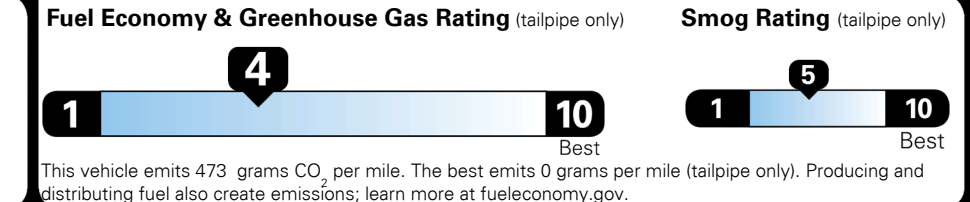

TOTAL PRICE: \$85,370.00

EPA DOT Fuel Economy and Environment

Gasoline Vehicle

Fuel Economy

19 MPG
 combined city/hwy

16 MPG
 city

22 MPG
 highway

5.3 gallons per 100 miles

Standard SUVs range from 12 to 115 MPG. The best vehicle rates 146 MPGe.

You spend \$8,000
 more in fuel costs over 5 years compared to the average new vehicle.

Annual fuel cost \$3,300

Actual results will vary for many reasons, including driving conditions and how you drive and maintain your vehicle. The average new vehicle gets 29 MPG and costs \$8,500 to fuel over 5 years. Cost estimates are based on 15,000 miles per year at \$ 4.15 per gallon. MPGe is miles per gasoline gallon equivalent. Vehicle emissions are a significant cause of climate change and smog.