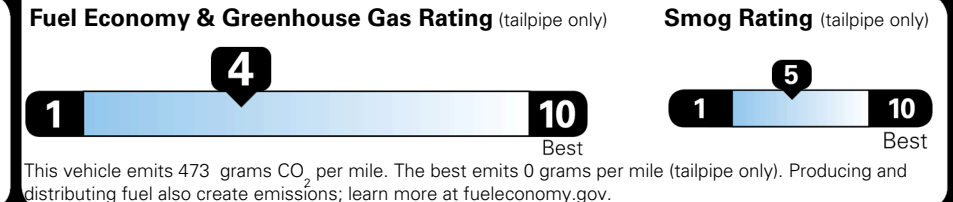

TOTAL PRICE: \$85,670.00

EPA DOT Fuel Economy and Environment

Gasoline Vehicle

Fuel Economy

19 MPG
combined city/hwy

16 MPG
city

22 MPG
highway

5.3 gallons per 100 miles

Standard SUVs range from 12 to 115 MPG. The best vehicle rates 146 MPGe.

You spend \$8,000
more in fuel costs over 5 years compared to the average new vehicle.

Annual fuel cost \$3,300

Actual results will vary for many reasons, including driving conditions and how you drive and maintain your vehicle. The average new vehicle gets 29 MPG and costs \$8,500 to fuel over 5 years. Cost estimates are based on 15,000 miles per year at \$ 4.15 per gallon. MPGe is miles per gasoline gallon equivalent. Vehicle emissions are a significant cause of climate change and smog.