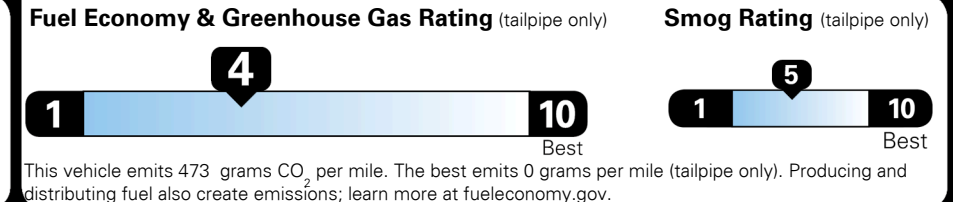

Full Tank of Gas

GENESIS WARRANTY

- 5-year/60,000-mile New Vehicle Warranty*
- 10-year/100,000-mile Powertrain Warranty*
- 7-year/Unlimited-mile Anti-perforation Warranty*
- Limited warranties, see retailer for details

Manufacturer's Suggested Retail Price: $75,950.00

ADDED FEATURES:

- *STORR GREEN(KGN) Paint $650.00
- Accessories
- *Cargo Net $80.00
- *Crossbars $520.00
- *First Aid Kit $65.00
- *All Season Fitted Liners $235.00
- *Fragrance Cartridges $160.00
- *NFC Key Card $30.00
- *Bumper Applique $90.00

SOLD TO: GA701 SHIPPED TO: GA701
GENESIS OF ATLANTA
5917 PEACHTREE INDUSTRIAL BLVD
ATLANTA GA 30341

VIN: KMUHDESC9TU337580	EXTERIOR COLOR: STORR GREEN	INTERIOR/SEAT COLOR: EARTH BROWN/SMOKY
MODEL: V0482A65	PORT OF ENTRY: BR	TRANSPORT: TRUCK
EMISSIONS: This vehicle is certified to meet emission requirements in all 50 states		ACCESSORY WEIGHT: 23 lbs./ 10 kgs.

Inland Freight & Handling : $1,495.00

TOTAL PRICE: $79,275.00

EPA DOT Fuel Economy and Environment

Gasoline Vehicle

Fuel Economy

19 MPG
combined city/hwy

16 MPG
city

22 MPG
highway

5.3 gallons per 100 miles

Standard SUVs range from 12 to 115 MPG. The best vehicle rates 146 MPGe.

You spend $8,000
more in fuel costs over 5 years compared to the average new vehicle.

Annual fuel cost $3,300

Actual results will vary for many reasons, including driving conditions and how you drive and maintain your vehicle. The average new vehicle gets 29 MPG and costs $8,500 to fuel over 5 years. Cost estimates are based on 15,000 miles per year at $ 4.15 per gallon. MPGe is miles per gasoline gallon equivalent. Vehicle emissions are a significant cause of climate change and smog.

fueleconomy.gov
Calculate personalized estimates and compare vehicles

Smartphone QR Code

GOVERNMENT 5-STAR SAFETY RATINGS

Overall Vehicle Score ★ ★ ★ ★ ★
Based on the combined rating of frontal, side and rollover. Should ONLY be compared to other vehicles of similar size and weight.

Frontal Crash	Driver Passenger	★ ★ ★ ★ ★
Based on the risk of injury in a frontal impact. Should ONLY be compared to other vehicles of similar size and weight.		
Side Crash	Front seat Rear seat	★ ★ ★ ★ ★
Based on the risk of injury in a side impact.		
Rollover		★ ★ ★ ★
Based on the risk of rollover in a single-vehicle crash.		

Manufacturer's suggested retail price includes manufacturer's recommended pre-delivery service. Gasoline license and title fees state and local taxes and dealer installed options and accessories are not included in the manufacturer's suggested retail price. This label has been affixed to this vehicle by Genesis Motor America, pursuant to the requirements of 15 U.S.C. 1231 et seq. which prohibits its removal or alteration prior to delivery to the ultimate purchaser.

Star ratings range from 1 to 5 stars (★★★★★) with 5 being the highest.
Source: National Highway Traffic Safety Administration (NHTSA).
www.safercar.gov or 1-888-327-4236

PARTS CONTENT INFORMATION

FOR VEHICLES IN THIS CARLINE: U.S./CANADIAN PARTS CONTENT: 3 %
MAJOR SOURCES OF FOREIGN PARTS CONTENT: KOREA: 80 %
FOR THIS VEHICLE: FINAL ASSEMBLY POINT: ULSAN, KOREA
COUNTRY OF ORIGIN:

ENGINE: KOREA **TRANSMISSION: KOREA**
Note: Parts content does not include final assembly, distribution, or other non-parts costs.