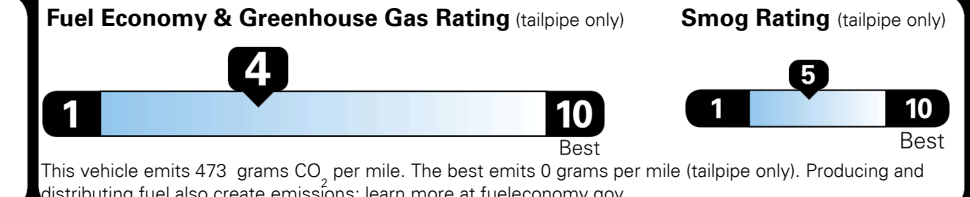

Full Tank of Gas

GENESIS WARRANTY

- 5-year/60,000-mile New Vehicle Warranty*
- 10-year/100,000-mile Powertrain Warranty*
- 7-year/Unlimited-mile Anti-perforation Warranty*
- Limited warranties, see retailer for details

Manufacturer's Suggested Retail Price: $75,950.00

ADDED FEATURES:

- *MAKALU GRAY(NCM) Paint $650.00
- Accessories
- *Crossbars $520.00
- *First Aid Kit $65.00
- *All Season Fitted Liners $235.00
- *Fragrance Cartridges $160.00
- *NFC Key Card $30.00

SOLD TO: GA701 SHIPPED TO: GA701
GENESIS OF ATLANTA
5917 PEACHTREE INDUSTRIAL BLVD
ATLANTA GA 30341

VIN: KMUHDESC5TU337754	EXTERIOR COLOR: MAKALU GRAY	INTERIOR/SEAT COLOR: VANILLA BEIGE/SMOKY
MODEL: V0482A65	PORT OF ENTRY: BR	TRANSPORT: TRUCK
EMISSIONS: This vehicle is certified to meet emission requirements in all 50 states		ACCESSORY WEIGHT: 22 lbs./ 10 kgs.

Inland Freight & Handling : $1,495.00

TOTAL PRICE: $79,105.00

54 A 0716HGRAND

EPA DOT Fuel Economy and Environment

Gasoline Vehicle

Fuel Economy

19 MPG
combined city/hwy

16 MPG
city

22 MPG
highway

5.3 gallons per 100 miles

Standard SUVs range from 12 to 115 MPG. The best vehicle rates 146 MPGe.

You spend $8,000
more in fuel costs over 5 years compared to the average new vehicle.

Annual fuel cost $3,300

Actual results will vary for many reasons, including driving conditions and how you drive and maintain your vehicle. The average new vehicle gets 29 MPG and costs $8,500 to fuel over 5 years. Cost estimates are based on 15,000 miles per year at $ 4.15 per gallon. MPGe is miles per gasoline gallon equivalent. Vehicle emissions are a significant cause of climate change and smog.

fueleconomy.gov
Calculate personalized estimates and compare vehicles

Smartphone QR Code

GOVERNMENT 5-STAR SAFETY RATINGS

Overall Vehicle Score ★ ★ ★ ★ ★
Based on the combined rating of frontal, side and rollover. Should ONLY be compared to other vehicles of similar size and weight.

Frontal Crash	Driver Passenger	★ ★ ★ ★
Based on the risk of injury in a frontal impact. Should ONLY be compared to other vehicles of similar size and weight.		
Side Crash	Front seat Rear seat	★ ★ ★ ★ ★
Based on the risk of injury in a side impact.		
Rollover		★ ★ ★ ★
Based on the risk of rollover in a single-vehicle crash.		

Manufacturer's suggested retail price includes manufacturer's recommended pre-delivery service. Gasoline license and title fees state and local taxes and dealer installed options and accessories are not included in the manufacturer's suggested retail price. This label has been affixed to this vehicle by Genesis Motor America, pursuant to the requirements of 15 U.S.C. 1231 et seq. which prohibits its removal or alteration prior to delivery to the ultimate purchaser.

Star ratings range from 1 to 5 stars (★★★★★) with 5 being the highest.
Source: National Highway Traffic Safety Administration (NHTSA).
www.safercar.gov or 1-888-327-4236

PARTS CONTENT INFORMATION

FOR VEHICLES IN THIS CARLINE: U.S./CANADIAN PARTS CONTENT: 3 %
MAJOR SOURCES OF FOREIGN PARTS CONTENT: KOREA: 80 %
FOR THIS VEHICLE: FINAL ASSEMBLY POINT: ULSAN, KOREA
COUNTRY OF ORIGIN:

ENGINE: KOREA **TRANSMISSION: KOREA**
Note: Parts content does not include final assembly, distribution, or other non-parts costs.