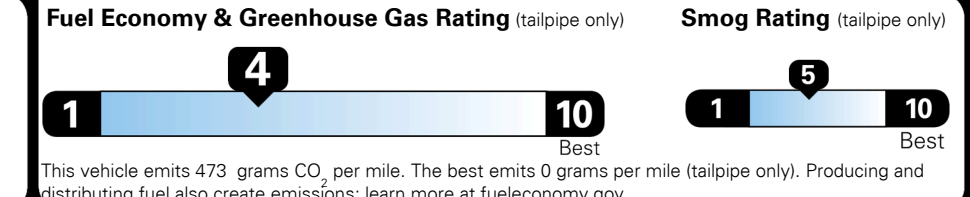

Inland Freight & Handling : \$1,495.00

TOTAL PRICE: \$78,985.00

EPA DOT Fuel Economy and Environment

Gasoline Vehicle

Fuel Economy

19 MPG
combined city/hwy

16 MPG
city

22 MPG
highway

5.3 gallons per 100 miles

Standard SUVs range from 12 to 115 MPG. The best vehicle rates 146 MPGe.

You spend \$8,000
more in fuel costs over 5 years
compared to the average new vehicle.

Annual fuel cost \$3,300