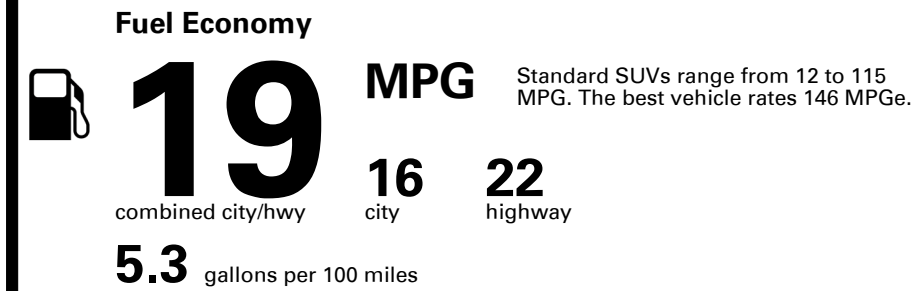

EMISSIONS:
This vehicle is certified to meet emission requirements in all 50 states

Inland Freight & Handling : \$1,495.00

TOTAL PRICE: \$78,970.00

EPA DOT Fuel Economy and Environment

Gasoline Vehicle

You spend \$8,000
more in fuel costs over 5 years compared to the average new vehicle.

Annual fuel cost \$3,300

Fuel Economy & Greenhouse Gas Rating (tailpipe only)

Smog Rating (tailpipe only)

This vehicle emits 473 grams CO₂ per mile. The best emits 0 grams per mile (tailpipe only). Producing and distributing fuel also create emissions; learn more at fueleconomy.gov.