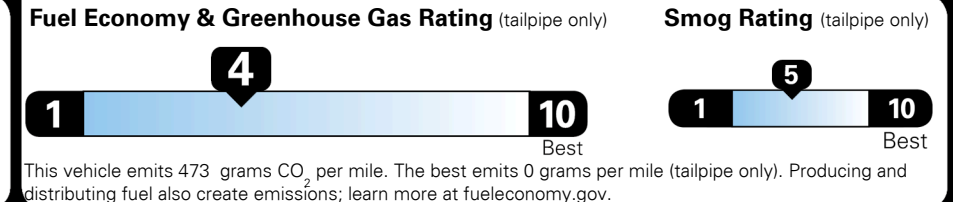

Full Tank of Gas

GENESIS WARRANTY

- 5-year/60,000-mile New Vehicle Warranty*
- 10-year/100,000-mile Powertrain Warranty*
- 7-year/Unlimited-mile Anti-perforation Warranty*
- Limited warranties, see retailer for details

Manufacturer's Suggested Retail Price: $75,950.00

ADDED FEATURES:

- *CAPRI BLUE(NRB) Paint $650.00
- *Accessories
- *Crossbars $520.00
- *First Aid Kit $65.00
- *All Season Fitted Liners $235.00
- *Fragrance Cartridges $160.00
- *NFC Key Card $30.00
- *Bumper Applique $90.00

SOLD TO: GA701 SHIPPED TO: GA701
GENESIS OF ATLANTA
5917 PEACHTREE INDUSTRIAL BLVD
ATLANTA GA 30341

VIN: KMUHDESC2TU337887	EXTERIOR COLOR: CAPRI BLUE	INTERIOR/SEAT COLOR: OBSIDIAN BLACK/OBSIDIAN
MODEL: V0482A65	PORT OF ENTRY: BR	TRANSPORT: TRUCK
EMISSIONS: This vehicle is certified to meet emission requirements in all 50 states		ACCESSORY WEIGHT: 22 lbs./ 10 kgs.

Inland Freight & Handling : $1,495.00

TOTAL PRICE: $79,195.00

54 A 0716HGRAND

EPA DOT Fuel Economy and Environment

Gasoline Vehicle

Fuel Economy

19 MPG
combined city/hwy

16 MPG
city

22 MPG
highway

5.3 gallons per 100 miles

Standard SUVs range from 12 to 115 MPG. The best vehicle rates 146 MPGe.

You spend $8,000
more in fuel costs over 5 years compared to the average new vehicle.

Annual fuel cost $3,300

Actual results will vary for many reasons, including driving conditions and how you drive and maintain your vehicle. The average new vehicle gets 29 MPG and costs $8,500 to fuel over 5 years. Cost estimates are based on 15,000 miles per year at $ 4.15 per gallon. MPGe is miles per gasoline gallon equivalent. Vehicle emissions are a significant cause of climate change and smog.

fueleconomy.gov
Calculate personalized estimates and compare vehicles

Smartphone QR Code

GOVERNMENT 5-STAR SAFETY RATINGS

Overall Vehicle Score ★ ★ ★ ★ ★

Based on the combined rating of frontal, side and rollover. Should ONLY be compared to other vehicles of similar size and weight.

Frontal Crash	Driver	★ ★ ★ ★
Crash	Passenger	★ ★ ★ ★
Side Crash	Front seat	★ ★ ★ ★ ★
Crash	Rear seat	★ ★ ★ ★ ★
Rollover		★ ★ ★ ★

Based on the risk of injury in a frontal impact. Should ONLY be compared to other vehicles of similar size and weight.

Based on the risk of injury in a side impact.

Based on the risk of rollover in a single-vehicle crash.

Manufacturer's suggested retail price includes manufacturer's recommended pre-delivery service. Gasoline license and title fees state and local taxes and dealer installed options and accessories are not included in the manufacturer's suggested retail price. This label has been affixed to this vehicle by Genesis Motor America, pursuant to the requirements of 15 U.S.C. 1231 et seq. which prohibits its removal or alteration prior to delivery to the ultimate purchaser.

Star ratings range from 1 to 5 stars (★★★★★) with 5 being the highest.
Source: National Highway Traffic Safety Administration (NHTSA).
www.safercar.gov or 1-888-327-4236

PARTS CONTENT INFORMATION

FOR VEHICLES IN THIS CARLINE: U.S./CANADIAN PARTS CONTENT: 3 %

MAJOR SOURCES OF FOREIGN PARTS CONTENT: KOREA: 80 %

FOR THIS VEHICLE: FINAL ASSEMBLY POINT: ULSAN, KOREA

COUNTRY OF ORIGIN:

ENGINE: KOREA TRANSMISSION: KOREA

Note: Parts content does not include final assembly, distribution, or other non-parts costs.