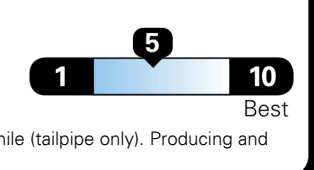

Fuel Economy & Greenhouse Gas Rating (tailpipe only)

Smog Rating (tailpipe only)

Actual results will vary for many reasons, including driving conditions and how you drive and maintain your vehicle. The average new vehicle gets 29 MPG and costs \$8,500 to fuel over 5 years. Cost estimates are based on 15,000 miles per year at \$ 4.15 per gallon. MPGe is miles per gasoline gallon equivalent. Vehicle emissions are a significant cause of climate change and smog.