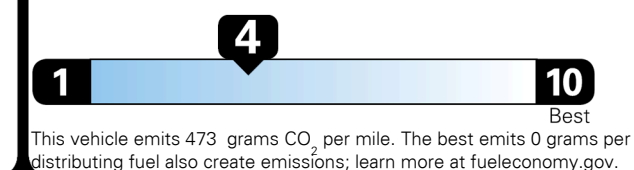

22 MPG
 highway

5.3 gallons per 100 miles

Standard SUVs range from 12 to 115 MPG. The best vehicle rates 146 MPGe.

You spend \$8,000
 more in fuel costs over 5 years compared to the average new vehicle.

Annual fuel cost \$3,300

Fuel Economy & Greenhouse Gas Rating (tailpipe only)

Smog Rating (tailpipe only)

Actual results will vary for many reasons, including driving conditions and how you drive and maintain your vehicle. The average new vehicle gets 29 MPG and costs \$8,500 to fuel over 5 years. Cost estimates are based on 15,000 miles per year at \$ 4.15 per gallon. MPGe is miles per gasoline gallon equivalent. Vehicle emissions are a significant cause of climate change and smog.