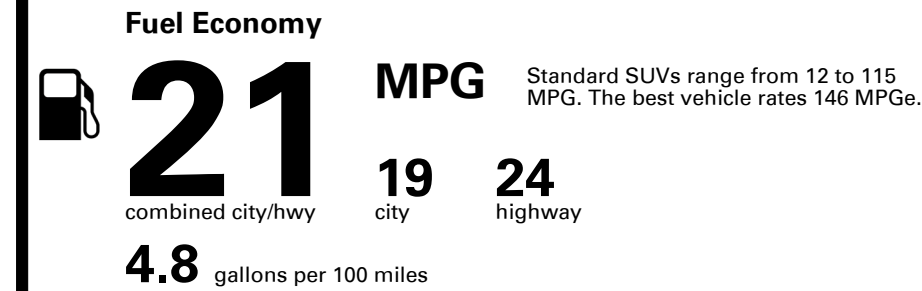

2.5T PRESTIGE FEATURES

- Electronically Controlled Suspension
- 22-inch Alloy Wheels
- Power Cushion Extension, Bolster, and Ergo-Motion (Driver)
- Heated 2nd Row Seats (outboard)
- 4-Zone Climate Control with Rear Controls
- Head-Up Display
- Active Noise Control

Full Tank of Gas

GENESIS WARRANTY

- 5-year/60,000-mile New Vehicle Warranty*
- 10-year/100,000-mile Powertrain Warranty*
- 7-year/Unlimited-mile Anti-perforation Warranty*
- Limited warranties, see retailer for details

Manufacturer's Suggested Retail Price: $73,500.00

ADDED FEATURES:

· *SAVILE SILVER(SSS) Paint $650.00

Accessories

- *Crossbars $520.00
- *Fragrance Cartridges $160.00
- *Mudguards $170.00
- *NFC Key Card $30.00

SOLD TO: GA701
GENESIS OF ATLANTA
5917 PEACHTREE INDUSTRIAL BLVD
ATLANTA GA 30341

SHIPPED TO: GA701

Inland Freight & Handling : $1,495.00

VIN: KMUHCESB8TU343574	EXTERIOR COLOR: SAVILE SILVER	INTERIOR/SEAT COLOR: VANILLA BEIGE/SMOKY
MODEL: V0442A45	PORT OF ENTRY: BR	ACCESSORY WEIGHT: 10 lbs./ 4 kgs.

TOTAL PRICE: $76,525.00

EMISSIONS:
This vehicle is certified to meet emission requirements in all 50 states

EPA DOT Fuel Economy and Environment

Gasoline Vehicle

You spend $6,250
more in fuel costs over 5 years compared to the average new vehicle.

Annual fuel cost $2,950

Fuel Economy & Greenhouse Gas Rating (tailpipe only)

Smog Rating (tailpipe only)

This vehicle emits 427 grams CO₂ per mile. The best emits 0 grams per mile (tailpipe only). Producing and distributing fuel also create emissions; learn more at fueleconomy.gov.

Actual results will vary for many reasons, including driving conditions and how you drive and maintain your vehicle. The average new vehicle gets 29 MPG and costs $8,500 to fuel over 5 years. Cost estimates are based on 15,000 miles per year at $ 4.15 per gallon. MPGe is miles per gasoline gallon equivalent. Vehicle emissions are a significant cause of climate change and smog.

fueleconomy.gov

Calculate personalized estimates and compare vehicles

GOVERNMENT 5-STAR SAFETY RATINGS

Overall Vehicle Score ★ ★ ★ ★ ★

Based on the combined rating of frontal, side and rollover. Should ONLY be compared to other vehicles of similar size and weight.

Frontal Crash	Driver Passenger	★ ★ ★ ★

Based on the risk of injury in a frontal impact. Should ONLY be compared to other vehicles of similar size and weight.

Side Crash	Front seat Rear seat	★ ★ ★ ★ ★

Based on the risk of injury in a side impact.

Rollover ★ ★ ★ ★

Based on the risk of rollover in a single-vehicle crash.

Star ratings range from 1 to 5 stars (★★★★★) with 5 being the highest.

Source: National Highway Traffic Safety Administration (NHTSA).

www.safercar.gov or 1-888-327-4236

Manufacturer's suggested retail price includes manufacturer's recommended pre-delivery service. Gasoline license and title fees state and local taxes and dealer installed options and accessories are not included in the manufacturer's suggested retail price. This label has been affixed to this vehicle by Genesis Motor America, pursuant to the requirements of 15 U.S.C. 1231 et seq. which prohibits its removal or alteration prior to delivery to the ultimate purchaser.

PARTS CONTENT INFORMATION		
FOR VEHICLES IN THIS CARLINE:	U.S./CANADIAN PARTS CONTENT:	3 %
MAJOR SOURCES OF FOREIGN PARTS CONTENT:	KOREA: 80 %	
FOR THIS VEHICLE:	FINAL ASSEMBLY POINT:	ULSAN, KOREA
	COUNTRY OF ORIGIN:	
ENGINE: KOREA	TRANSMISSION: KOREA	
Note: Parts content does not include final assembly, distribution, or other non-parts costs.