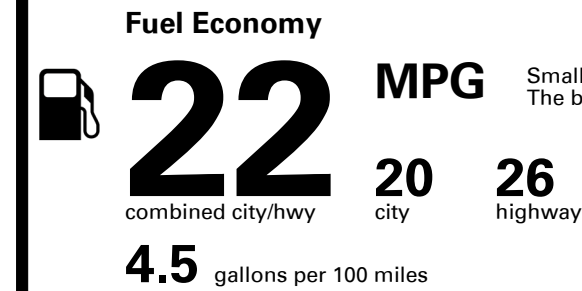

Inland Freight & Handling : \$1,495.00

TOTAL PRICE: \$60,695.00

EPA DOT Fuel Economy and Environment

Gasoline Vehicle

Small SUVs range from 14 to 125 MPG. The best vehicle rates 146 MPGe.

You spend \$5,750
 more in fuel costs over 5 years compared to the average new vehicle.