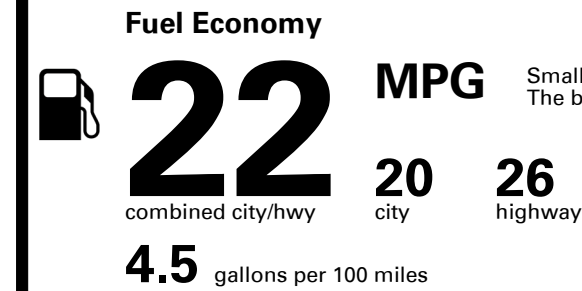

Inland Freight & Handling : \$1,495.00

TOTAL PRICE: \$60,760.00

EPA DOT Fuel Economy and Environment

Gasoline Vehicle

Small SUVs range from 14 to 125 MPG. The best vehicle rates 146 MPGe.

You spend \$5,750 more in fuel costs over 5 years compared to the average new vehicle.