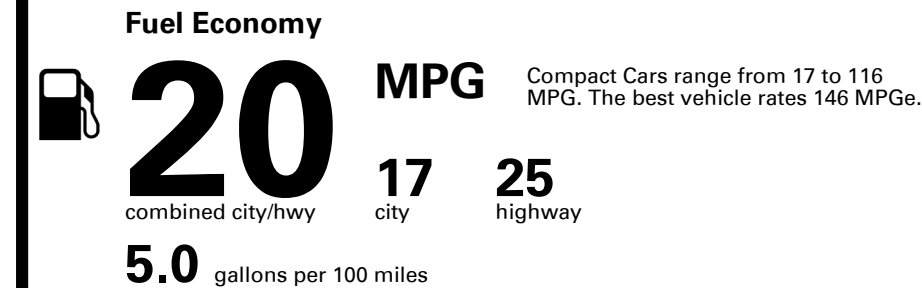

TOTAL PRICE: \$56,165.00

61 A 0916HRCC

EPA DOT Fuel Economy and Environment

Gasoline Vehicle

You spend \$7,000
more in fuel costs over 5 years
compared to the average new vehicle.

Annual fuel cost \$3,100

Fuel Economy & Greenhouse Gas Rating (tailpipe only)