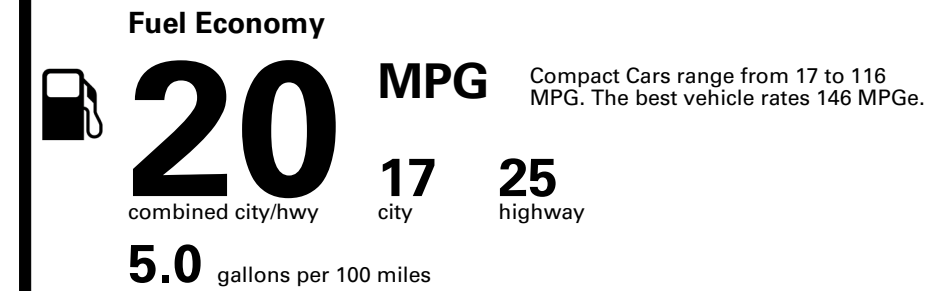

TOTAL PRICE: \$55,520.00

128 A 1196RCC

EPA DOT Fuel Economy and Environment

Gasoline Vehicle

You spend \$7,000
more in fuel costs over 5 years compared to the average new vehicle.

Annual fuel cost \$3,100

Fuel Economy & Greenhouse Gas Rating (tailpipe only)