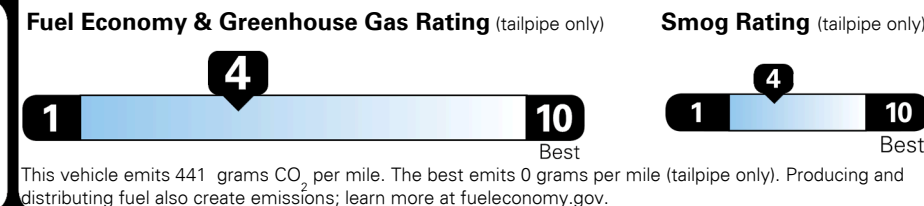

Full Tank of Gas

GENESIS WARRANTY

- 5-year/60,000-mile New Vehicle Warranty*
- 10-year/100,000-mile Powertrain Warranty*
- 7-year/Unlimited-mile Anti-perforation Warranty*
- Limited warranties, see dealer for details

Manufacturer's Suggested Retail Price: $103,000.00

ADDED FEATURES:

- *UYUNI WHITE(UYH) Paint $650.00
- Accessories
- *Cargo Block $40.00
- *Cargo Mat $200.00
- *First Aid Kit $65.00
- *NFC Card $30.00

SOLD TO: GA701 SHIPPED TO: GA701
GENESIS OF ATLANTA
5917 PEACHTREE INDUSTRIAL BLVD
ATLANTA GA 30341

Inland Freight & Handling : $1,495.00

VIN: KMTFC4SD6TU061697	EXTERIOR COLOR: UYUNI WHITE	INTERIOR/SEAT COLOR: GLACIER WHITE/URBAN
MODEL: T1462A65	PORT OF ENTRY: BR	TRANSPORT: TRUCK
EMISSIONS: This vehicle is certified to meet emission requirements in all 50 states		ACCESSORY WEIGHT: 9 lbs./ 4 kgs.

TOTAL PRICE: $105,480.00

EPA DOT Fuel Economy and Environment

Gasoline Vehicle

Fuel Economy

20 MPG
combined city/hwy

17 city
24 highway

5.0 gallons per 100 miles

Large Cars range from 14 to 146 MPG. The best vehicle rates 146 MPGe.

You spend $7,000
more in fuel costs over 5 years compared to the average new vehicle.

Annual fuel cost $3,100

Actual results will vary for many reasons, including driving conditions and how you drive and maintain your vehicle. The average new vehicle gets 29 MPG and costs $8,500 to fuel over 5 years. Cost estimates are based on 15,000 miles per year at $ 4.15 per gallon. MPGe is miles per gasoline gallon equivalent. Vehicle emissions are a significant cause of climate change and smog.

fueleconomy.gov

Calculate personalized estimates and compare vehicles

GOVERNMENT 5-STAR SAFETY RATINGS

This vehicle has not been rated by the government for overall vehicle score, frontal crash, side crash or rollover risk.

Source: National Highway Traffic Safety Administration (NHTSA).
www.safercar.gov or 1-888-327-4236

Manufacturer's suggested retail price includes manufacturer's recommended pre-delivery service. Gasoline license and title fees state and local taxes and dealer installed options and accessories are not included in the manufacturer's suggested retail price. This label has been affixed to this vehicle by Genesis Motor America, pursuant to the requirements of 15 U.S.C. 1231 et seq. which prohibits its removal or alteration prior to delivery to the ultimate purchaser.

PARTS CONTENT INFORMATION

FOR VEHICLES IN THIS CARLINE: U.S./CANADIAN PARTS CONTENT: 2 %

MAJOR SOURCES OF FOREIGN PARTS CONTENT: KOREA: 85 %

FOR THIS VEHICLE: FINAL ASSEMBLY POINT: ULSAN, KOREA

COUNTRY OF ORIGIN:

ENGINE: KOREA TRANSMISSION: KOREA

Note: Parts content does not include final assembly, distribution, or other non-parts costs.