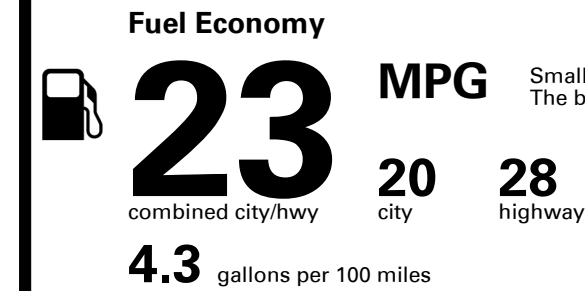

EMISSIONS:
This vehicle is certified to meet emission requirements in all 50 states

Inland Freight & Handling : \$1,495.00

TOTAL PRICE: \$59,065.00

EPA DOT Fuel Economy and Environment

Gasoline Vehicle

Small SUVs range from 14 to 125 MPG. The best vehicle rates 146 MPGe.

You spend \$5,000
more in fuel costs over 5 years
compared to the average new vehicle.

Annual fuel cost \$2,700

Fuel Economy & Greenhouse Gas Rating (tailpipe only)

Smog Rating (tailpipe only)

This vehicle emits 393 grams CO₂ per mile. The best emits 0 grams per mile (tailpipe only). Producing and distributing fuel also create emissions; learn more at fueleconomy.gov.