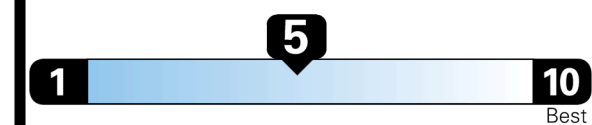

2026 GV70 2.5T ADVANCED AWD

THE GENESIS EXPERIENCE

- 3 Yr / 36K Complimentary Maintenance
- 3 Yr / 36K Complimentary Service Valet *
- 3 Yr Complimentary Map Care
- Complimentary Genesis Connected Services *
- * Exclusions may apply, see retailer for details

STANDARD FEATURES:

ADVANCED SAFETY TECHNOLOGY

- Forward Collision-Avoidance Assist
- Lane Keeping Assist
- Lane Following Assist
- Driver Attention Warning
- Parking Distance Warning
- Blind-Spot Collision Avoidance-Assist
- Rear Cross-Traffic Collision Avoidance-Assist
- Rearview Camera
- Safe Exit Assist
- Forward Attention Warning

POWERTRAIN TECHNOLOGY

- 2.5L Inline 4 Turbo GDI
- 8-speed Automatic Transmission

EXTERIOR

- 19-inch Alloy Wheels
- Power Hands-Free Smart Liftgate w/ Auto Open
- High Beam Assist
- Panoramic Sunroof
- Power Folding Mirrors + Logo Lamp

COMFORT & CONVENIENCE

- Power Driver's Seat w/ Power Lumbar
- Power Front Passenger Seat
- Heated Front Seats
- Smart Cruise Control
- Intelligent Speed Limit Assist
- Highway Driving Assist
- Power Tilt & Telescopic Steering Wheel

COMFORT & CONVENIENCE(cont.)

- Adjustable Interior Ambient Lighting

MULTIMEDIA & CONNECTIVITY

- 27" OLED Instrument Cluster & Navigation
- SiriusXM® Radio w/ 90-day trial subscription; Not Available in AK & HI
- Apple CarPlay® & Android Auto™
- Wireless Phone Charger
- Genesis Connected Services
- Fingerprint Recognition

ADVANCED FEATURES

- Leather Seating Surfaces
- Back Lighting Film Trim
- Front Passenger Seat w/ Power Lumbar
- Bang & Olufsen® Premium Audio
- Surround View Monitor
- Blind-Spot View Monitor
- Parking Collision-Avoidance Assist
- Advanced Rear Occupant Alert
- Ventilated Front Seats
- Heated Steering Wheel

ADDITIONAL STANDARD FEATURES