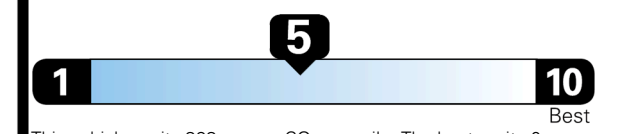

EPA DOT Fuel Economy and Environment

Gasoline Vehicle

Fuel Economy

23 MPG
combined city/hwy

20 city
28 highway

4.3 gallons per 100 miles

Small SUVs range from 14 to 125 MPG. The best vehicle rates 146 MPGe.

You spend $5,000
more in fuel costs over 5 years compared to the average new vehicle.

Annual fuel cost $2,700

Fuel Economy & Greenhouse Gas Rating (tailpipe only)

Smog Rating (tailpipe only)